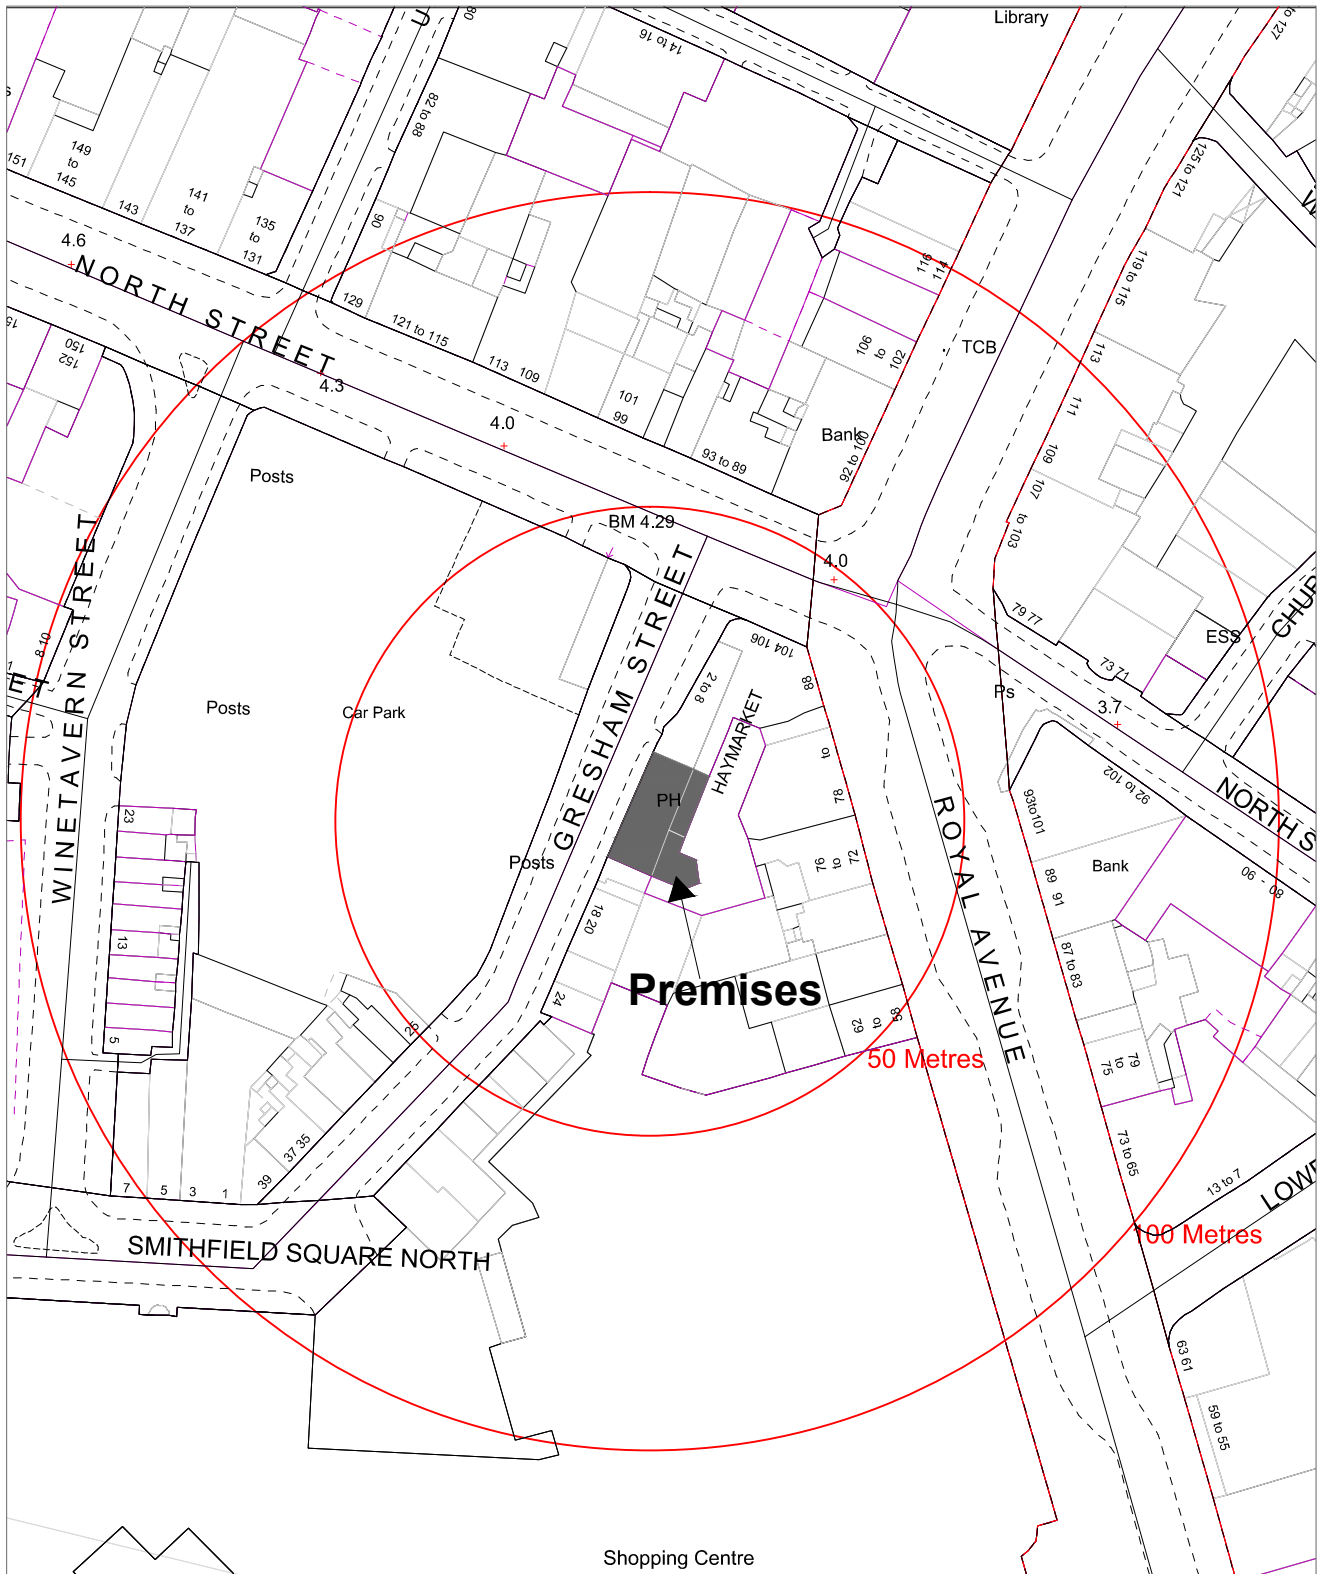

Building Control Service

Appendix 3

DRAWN BY MT
DATE 02/08/2016

The Hudson Bar
10-14 Gresham Street

SCALE 1:1250